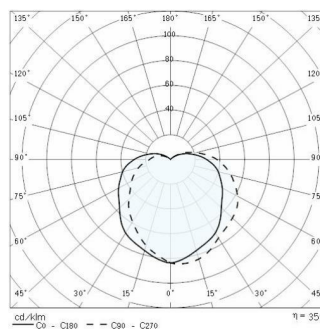

EKO+21/G

Part number	302043
Lampholder:	E27
Light Source:	INCANDESCENT LAMPS (A60)
Wattage:	1x60 W
Finish:	WH-87 / White / Textured
Insulation class:	I
Degree of protection:	IP66
IK-J-xxIP:	IK10 20J xx9
Optic:	SYMMETRIC EXTRA WIDE REFLECTOR
Ta MIN luminaire:	-30°
Ta MAX luminaire:	25°

Photometric data

Technical drawings